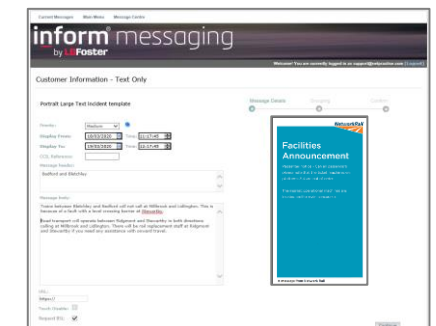

British Sign Language (BSL) – A UK First

On-screen translations to assist the Deaf and Hard of Hearing Community

The Pre-Determined library is made up of recorded videos that the station can stream instantly.

Live Streaming Translations for Disruption Notices:

The game changer will be the fact the station can script a message, emailed it to our service team and we get it converted to a BSL Video and back to them within 1 > 2 hours.

Messages created and managed from existing user interface