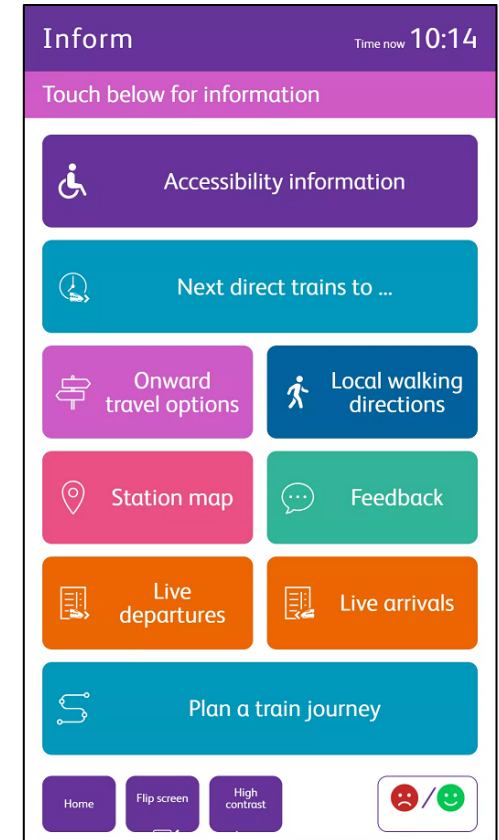

Messages created and managed from existing user interface

Accessibility options

Visually impaired support

- Swap colour scheme for high contrast variant
- Simpler fonts
- Larger text
- Support for TfL black & white Tube map

Flip screen functionality

- Swap top & bottom halves of screen
- Moves interactive elements into lower portion of screen to make them accessible from a wheelchair

Accessibility options

Accessibility information

- Submenu dedicated to accessibility information
- Multiple pages of information
- Wayfinding with Step Free Access Routes
- QR Codes to link to external resources
- QR Code for Wayfinding

Accessibility options

Accessibility information

- Submenu dedicated to accessibility information
- Multiple pages of information
- Wayfinding with Step Free Access Routes
- QR Codes to link to external resources
- QR Code for Wayfinding