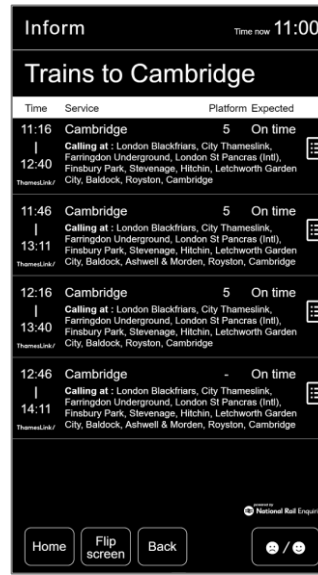

NetworkRail

Train services to and from Euston station are subject to delay, cancellation, or last-minute alteration.

L.B. Foster
Netpractise

A message from Network Rail

The advertisement features a man in a dark shirt standing against an orange background. The text is white and orange. The Network Rail logo is in the top right corner. The L.B. Foster logo is in the bottom left corner of the image area. Below the image, the text 'A message from Network Rail' is written.

Messages created and managed from existing user interface

Accessibility options

Visually impaired support

- Swap colour scheme for high contrast variant
- Simpler fonts
- Larger text
- Support for TfL black & white Tube map

Flip screen functionality

- Swap top & bottom halves of screen
- Moves interactive elements into lower portion of screen to make them accessible from a wheelchair

Accessibility options

Accessibility information

- Submenu dedicated to accessibility information
- Multiple pages of information
- Wayfinding with Step Free Access Routes
- QR Codes to link to external resources
- QR Code for Wayfinding

Accessibility options