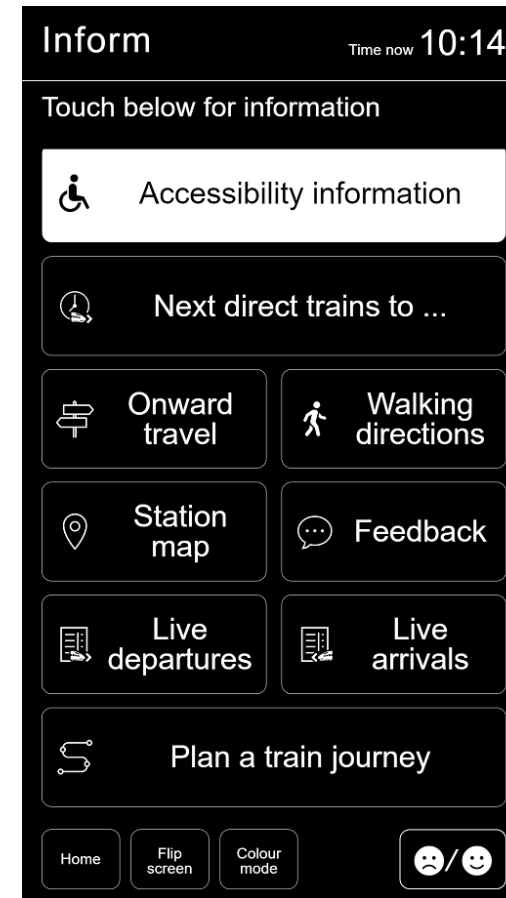

NetworkRail

Train services to and from Euston station are subject to delay, cancellation, or last-minute alteration.

L.B. Foster
Netpractise

A message from Network Rail

The advertisement features a man in a dark shirt standing against an orange background. The text is white and orange. The Network Rail logo is in the top right corner. The L.B. Foster logo is in the bottom left corner of the image area. Below the image, the text 'A message from Network Rail' is written.

Messages created and managed from existing user interface

Accessibility options

Visually impaired support

- Swap colour scheme for high contrast variant
- Simpler fonts
- Larger text
- Support for TfL black & white Tube map

Flip screen functionality

- Swap top & bottom halves of screen
- Moves interactive elements into lower portion of screen to make them accessible from a wheelchair

Accessibility options

Accessibility information

- Submenu dedicated to accessibility information
- Multiple pages of information
- Wayfinding with Step Free Access Routes
- QR Codes to link to external resources
- QR Code for Wayfinding

Accessibility options