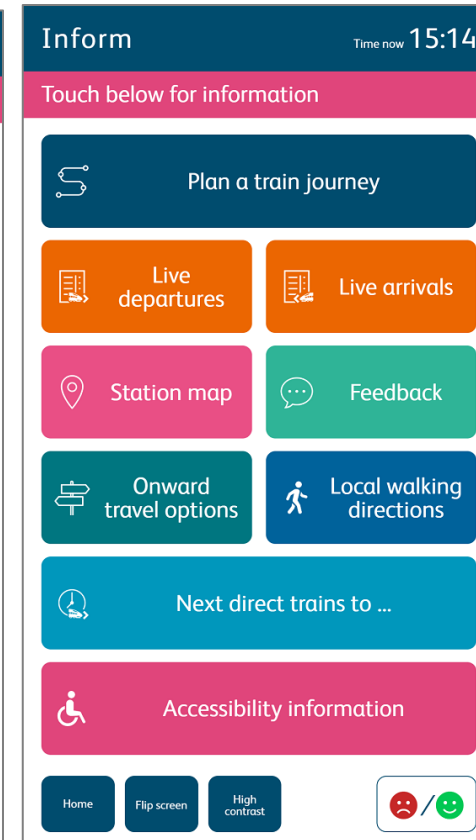

Messages created and managed from existing user interface

Accessibility options

Visually impaired support

- Swap colour scheme for high contrast variant
- Simpler fonts
- Larger text
- Support for TfL black & white Tube map

Flip screen functionality

- Swap top & bottom halves of screen
- Moves interactive elements into lower portion of screen to make them accessible from a wheelchair

Accessibility options

Accessibility information

- Submenu dedicated to accessibility information
- Multiple pages of information
- Wayfinding with Step Free Access Routes
- QR Codes to link to external resources
- QR Code for Wayfinding

Accessibility options

Accessibility information

- Submenu dedicated to accessibility information
- Multiple pages of information
- Wayfinding with Step Free Access Routes
- QR Codes to link to external resources
- QR Code for Wayfinding