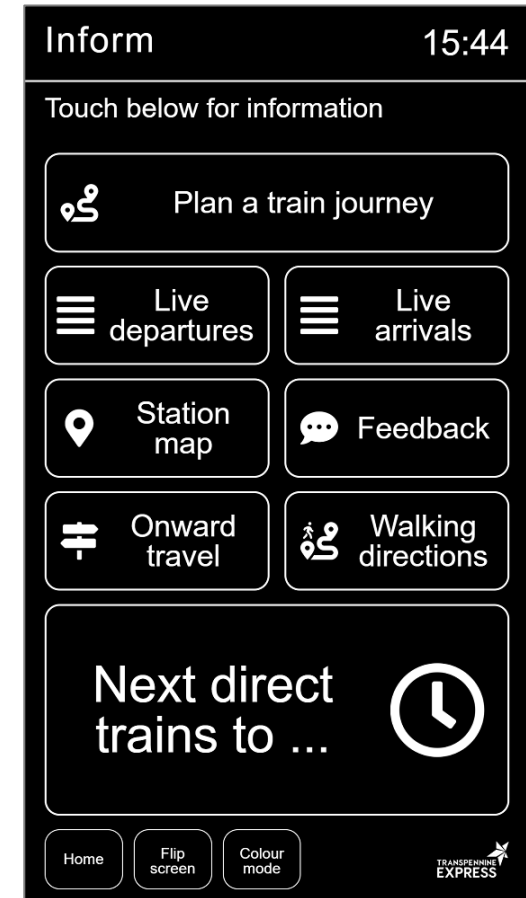

NetworkRail

Train services to and from Euston station are subject to delay, cancellation, or last-minute alteration.

L.B. Foster
Netpractise

A message from Network Rail

The advertisement features a man in a dark shirt standing against an orange background. The text is white and orange. The Network Rail logo is in the top right corner. The L.B. Foster logo is in the bottom left corner of the image area. Below the image, the text 'A message from Network Rail' is written.

Messages created and managed from existing user interface

Accessibility options

Visually impaired support

- Swap colour scheme for high contrast variant
- Simpler fonts
- Larger text
- Support for TfL black & white Tube map

Flip screen functionality

- Swap top & bottom halves of screen
- Moves interactive elements into lower portion of screen to make them accessible from a wheelchair

Accessibility options

Accessibility information

- Submenu dedicated to accessibility information
- Multiple pages of information
- Wayfinding with Step Free Access Routes
- QR Codes to link to external resources
- QR Code for Wayfinding

Accessibility options