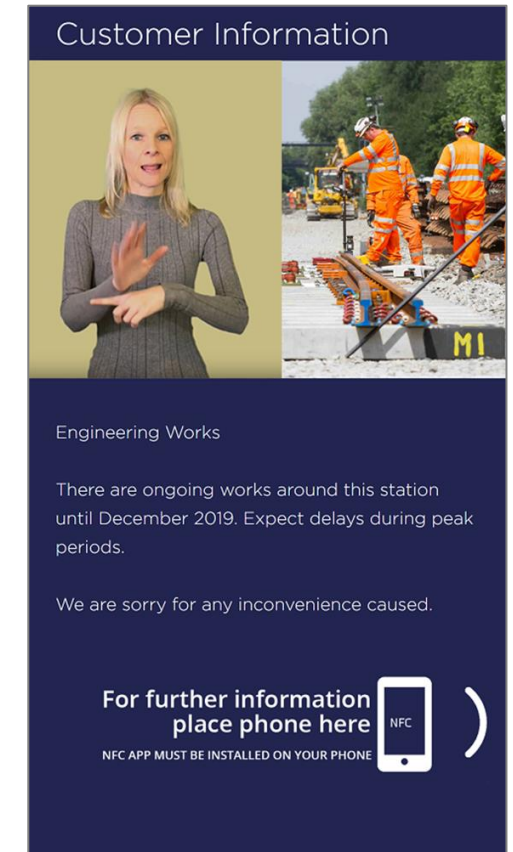

British Sign Language (BSL) – A UK First

On-screen translations to assist the Deaf and Hard of Hearing Community

The Pre-Determined library is made up of recorded videos that the station can stream instantly.

Live Streaming Translations for Disruption Notices:

The game changer will be the fact the station can script a message, emailed it to our service team and we get it converted to a BSL Video and back to them within 1 > 2 hours.

Messages created and managed from existing user interface