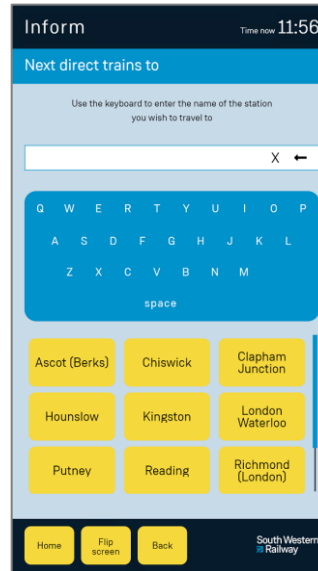

NetworkRail

Train services to and from Euston station are subject to delay, cancellation, or last-minute alteration.

L.B. Foster
Netpractise

A message from Network Rail

The advertisement features a man in a dark shirt standing against an orange background. The text is white and orange. The Network Rail logo is in the top right corner. The L.B. Foster logo is in the bottom left corner of the image area. Below the image, the text 'A message from Network Rail' is written.

Messages created and managed from existing user interface

Accessibility options

Visually impaired support

- Swap colour scheme for high contrast variant
- Simpler fonts
- Larger text
- Support for TfL black & white Tube map

Flip screen functionality

- Swap top & bottom halves of screen
- Moves interactive elements into lower portion of screen to make them accessible from a wheelchair

Accessibility options

Accessibility information

- Submenu dedicated to accessibility information
- Multiple pages of information
- Wayfinding with Step Free Access Routes
- QR Codes to link to external resources
- QR Code for Wayfinding

Accessibility options