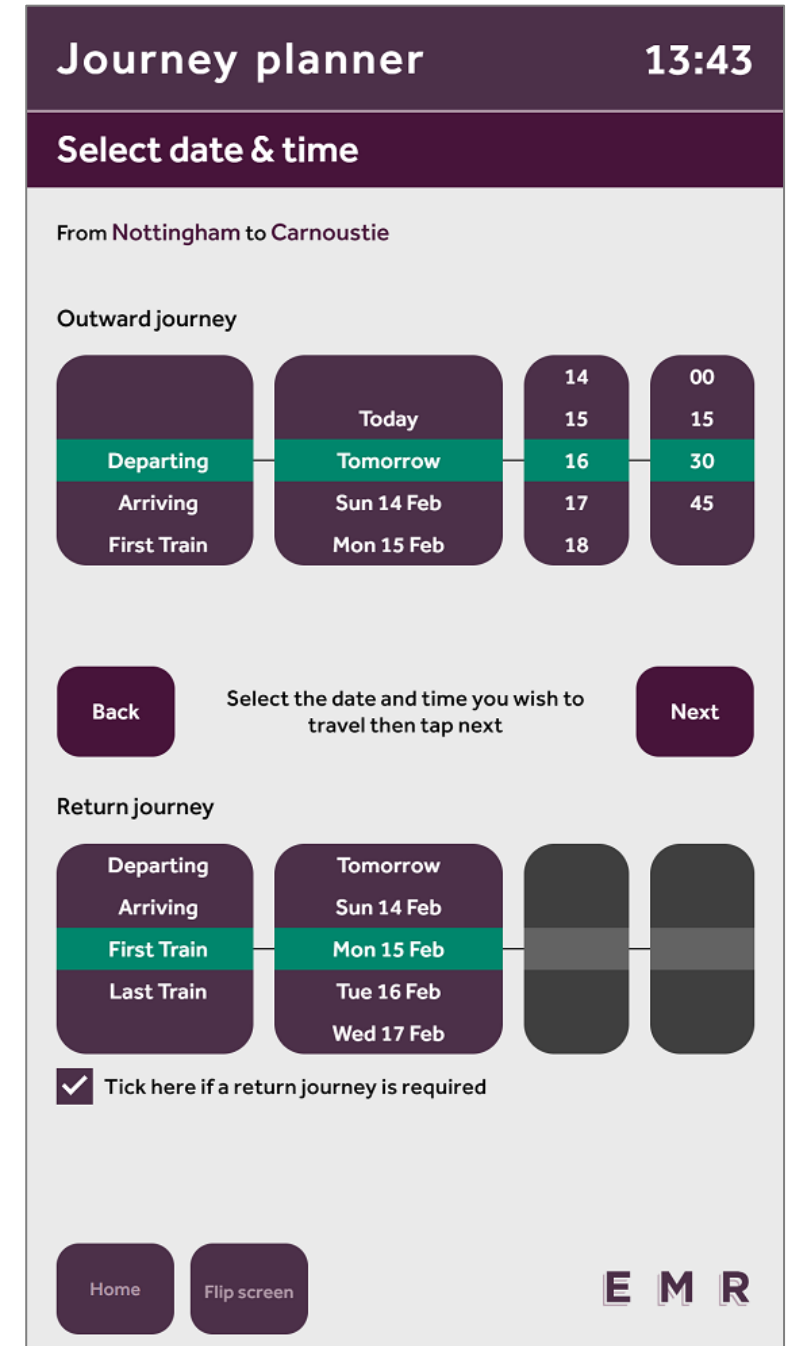

Home Home Home E M R

Next direct trains

Shows the next departures that call or terminate at a specific station

- Choose from a list of local favourites
- Use the on-screen keyboard to search for a destination
- Ability to show further service details

Station	Time
Norwich	10:57
Thetford	11:25 <small>Departed at 11:29</small>
Ely	11:51 <small>Departed at 11:53</small>
March	12:08 <small>Departed at 12:10</small>
Peterborough	12:26 <small>Departed at 12:28</small>
Grantham	12:59
Nottingham	13:47
Alfreton	14:09
Chesterfield	14:20
Sheffield	14:37
Stockport	15:26
Manchester Piccadilly	15:37

Use the keyboard to enter the name of the station you wish to travel to

Q W E R T Y U I O P
A S D F G H J K L
Z X C V B N M
space

Rail journey planner

National Rail Enquiries powered journey planner

- Select origin (defaults to local station)
- Choose destination
 - Select from a list of local favourites or use the on-screen keyboard to search
- Select a date & time
- Optional return journey if required
- Show full journey details for multi-leg results

- Day map
- Night map
- Rail map

TfL powered bus journey planner

- Choose origin & destination
- See full details for journeys with changes

Bus journey planner 13:49

Outward - Fri 12 Feb departing at 13:45