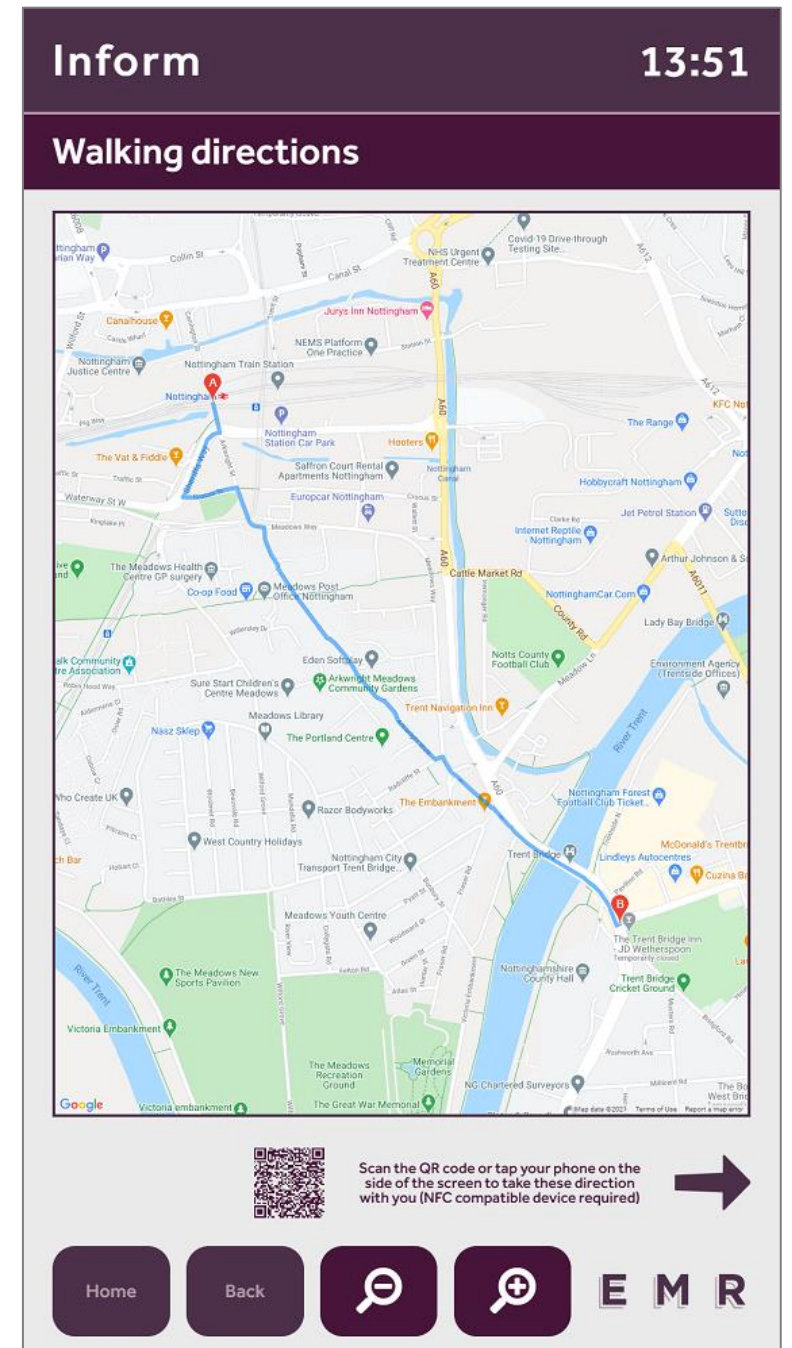

- Emergency
- High
- Medium
- Low

Built-in spellcheck & customisable language filter / banned words list

Disruption information

Delays between Luton and Bedford

There has been a landslip close to the railway at Harlington. This is between Luton and Bedford and is disrupting our trains on the Sheffield/Nottingham/London routes.

Use the keyboard to enter the name of the station you wish to travel to

Q W E R T Y U I O P
A S D F G H J K L
Z X C V B N M
space

Rail journey planner

National Rail Enquiries powered journey planner

- Select origin (defaults to local station)
- Choose destination
 - Select from a list of local favourites or use the on-screen keyboard to search
- Select a date & time
- Optional return journey if required
- Show full journey details for multi-leg results

Local information

Station / area map & onward journey information

- Import existing PDF station maps
- Display scalable image from OpenStreetMap

Google walking directions

Walking directions to local landmarks and points of interest

- Choose from local favourites
- Use on-screen keyboard to search
- Filter by category

Scan QR code or tap NFC device for a link to Google Maps on your phone

Onward travel in London

Show multiple Tube maps: