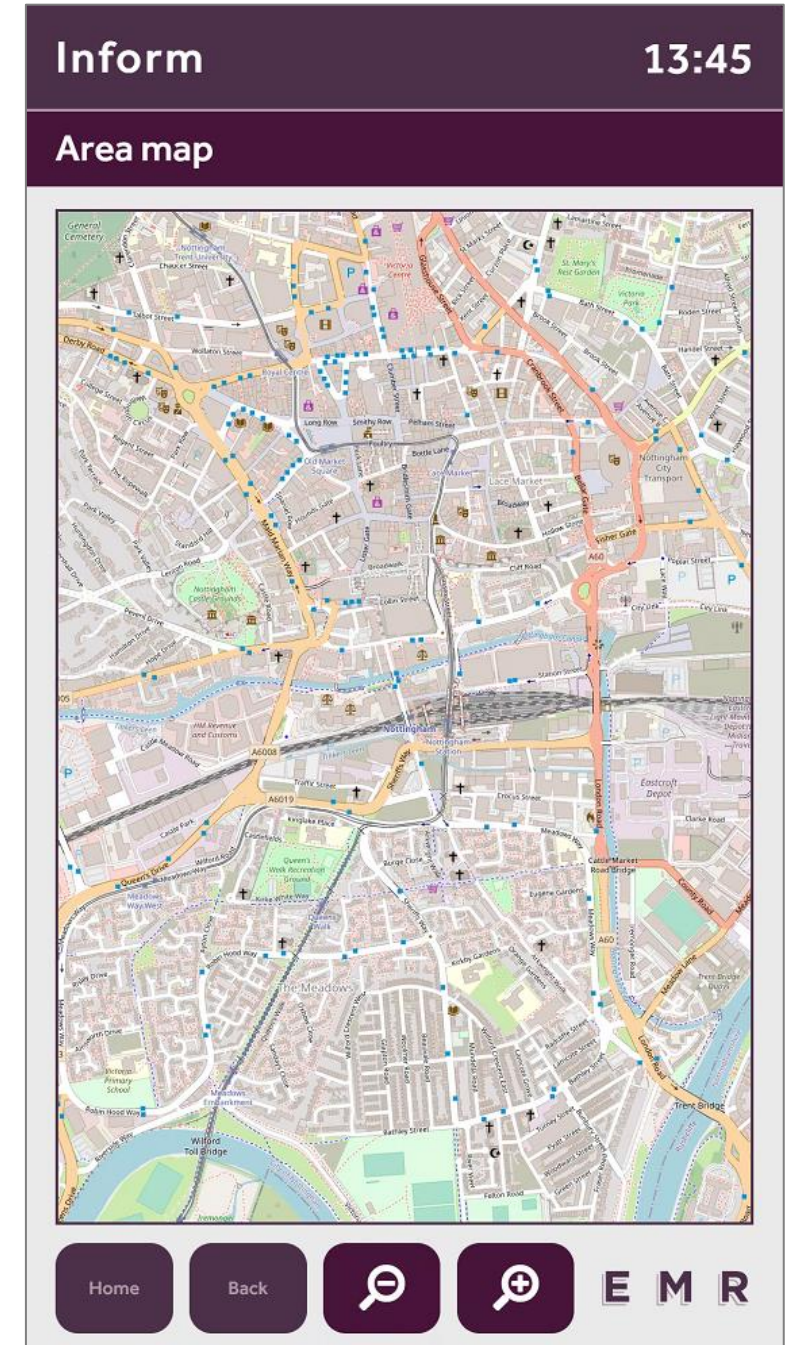

Station	Time
Norwich	10:57
Thetford	11:25 <small>Departed at 11:29</small>
Ely	11:51 <small>Departed at 11:53</small>
March	12:08 <small>Departed at 12:10</small>
Peterborough	12:26 <small>Departed at 12:28</small>
Grantham	12:59
Nottingham	13:47
Alfreton	14:09
Chesterfield	14:20
Sheffield	14:37
Stockport	15:26
Manchester Piccadilly	15:37

Use the keyboard to enter the name of the station you wish to travel to

Q W E R T Y U I O P
A S D F G H J K L
Z X C V B N M
space

Rail journey planner

National Rail Enquiries powered journey planner

- Select origin (defaults to local station)
- Choose destination
 - Select from a list of local favourites or use the on-screen keyboard to search
- Select a date & time
- Optional return journey if required
- Show full journey details for multi-leg results

Local information

Station / area map & onward journey information

- Import existing PDF station maps
- Display scalable image from OpenStreetMap

Google walking directions

Walking directions to local landmarks and points of interest

- Choose from local favourites
- Use on-screen keyboard to search
- Filter by category

Scan QR code or tap NFC device for a link to Google Maps on your phone

Onward travel in London

Show multiple Tube maps: